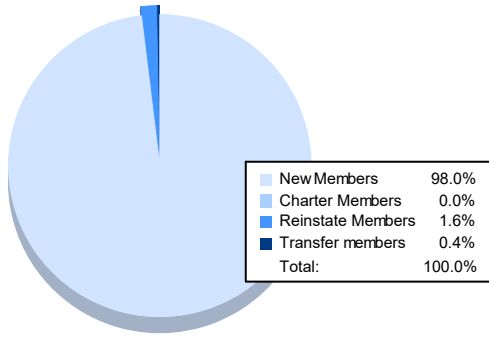

Year	New Clubs	Dropped Clubs	Gain/ Loss Clubs	New Members	Charter Members	Reinstate Members	Transfer Members	Total Member Added	Total Members Dropped	Gain/ Loss Members
2016-2017	0	0	0	181	0	3	3	187	118	69
2017-2018	1	1	0	124	25	7	2	158	173	-15
2018-2019	1	1	0	89	30	7	2	128	162	-34
2019-2020	0	0	0	108	0	4	2	114	145	-31
2020-2021	0	0	0	250	0	4	1	255	106	149
<b>Average</b>	<b>0</b>	<b>0</b>	<b>0</b>	<b>150</b>	<b>11</b>	<b>5</b>	<b>2</b>	<b>168</b>	<b>141</b>	<b>28</b>

### Membership Composition June 2021 Cumulative