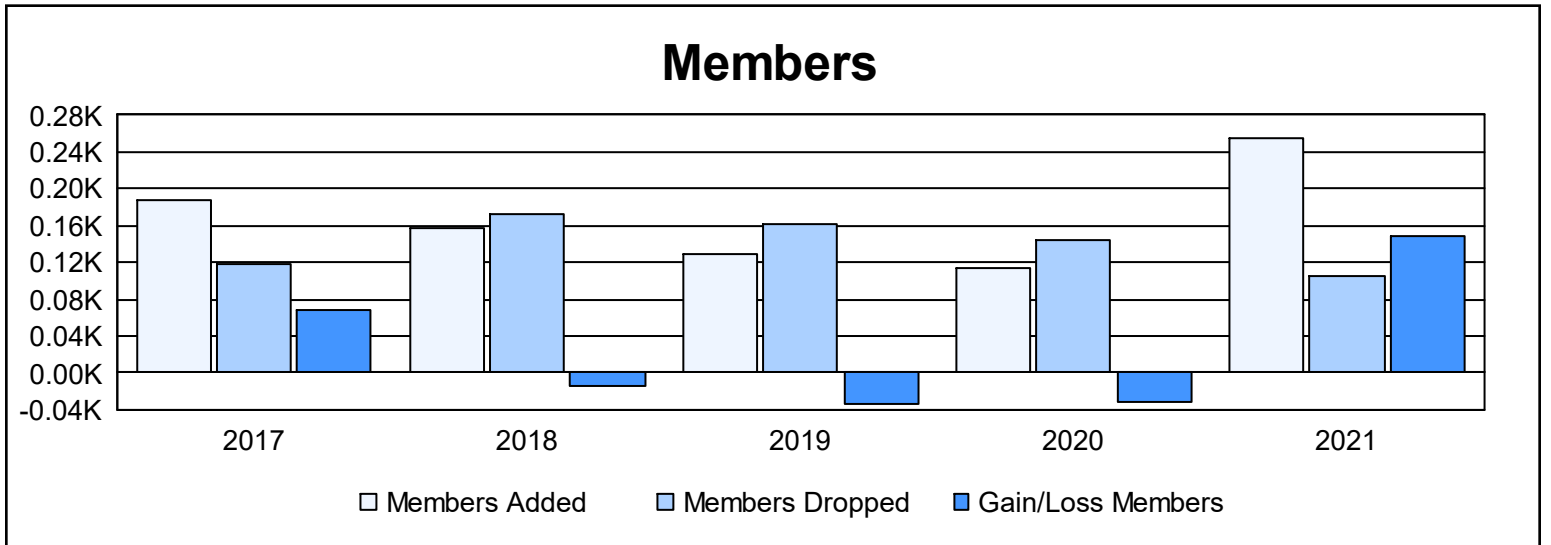

Year	New Clubs	Dropped Clubs	Gain/ Loss Clubs	New Members	Charter Members	Reinstate Members	Transfer Members	Total Member Added	Total Members Dropped	Gain/ Loss Members
2016-2017	0	0	0	181	0	3	3	187	118	69
2017-2018	1	1	0	124	25	7	2	158	173	-15
2018-2019	1	1	0	89	30	7	2	128	162	-34
2019-2020	0	0	0	108	0	4	2	114	145	-31
2020-2021	0	0	0	250	0	4	1	255	106	149
<b>Average</b>	<b>0</b>	<b>0</b>	<b>0</b>	<b>150</b>	<b>11</b>	<b>5</b>	<b>2</b>	<b>168</b>	<b>141</b>	<b>28</b>

### Membership Composition June 2021 Cumulative