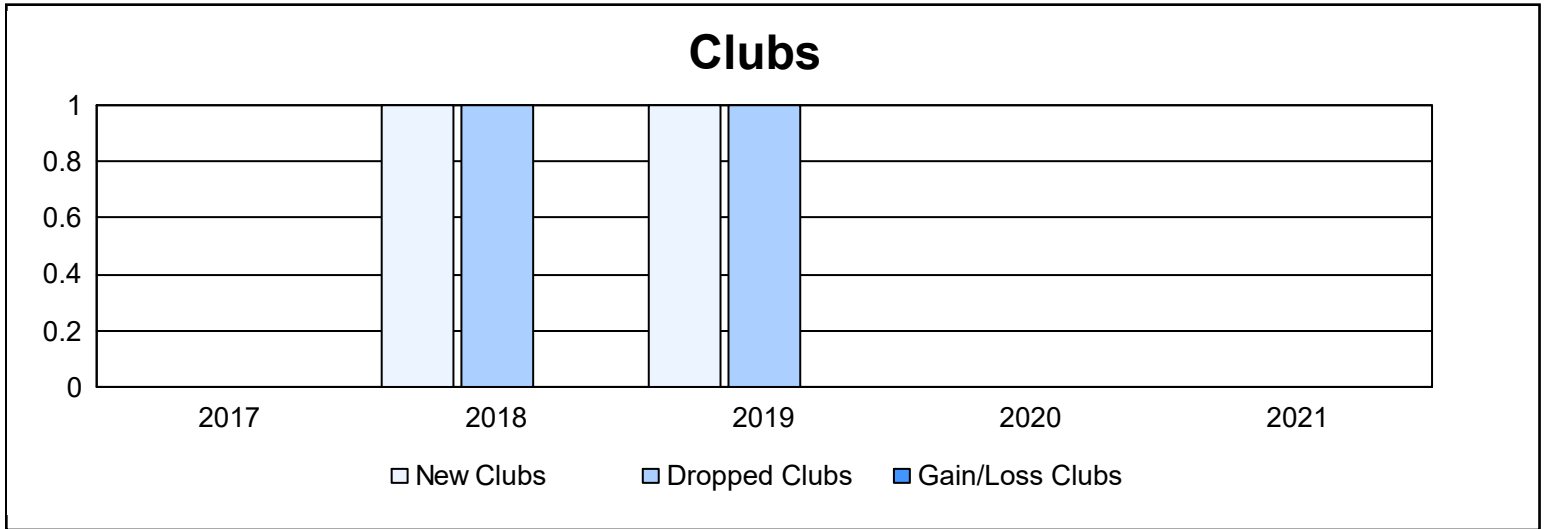

Year	New Clubs	Dropped Clubs	Gain/ Loss Clubs	New Members	Charter Members	Reinstate Members	Transfer Members	Total Member Added	Total Members Dropped	Gain/ Loss Members
2016-2017	0	0	0	181	0	3	3	187	118	69
2017-2018	1	1	0	124	25	7	2	158	173	-15
2018-2019	1	1	0	89	30	7	2	128	162	-34
2019-2020	0	0	0	108	0	4	2	114	145	-31
2020-2021	0	0	0	250	0	4	1	255	106	149
<b>Average</b>	<b>0</b>	<b>0</b>	<b>0</b>	<b>150</b>	<b>11</b>	<b>5</b>	<b>2</b>	<b>168</b>	<b>141</b>	<b>28</b>

### Membership Composition June 2021 Cumulative